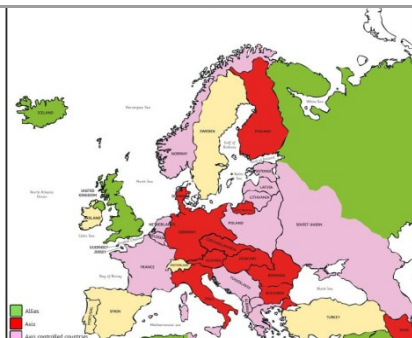

World War Two Knowledge Organiser

Timeline of events

1st –3rd September 1939	Hitler invades Poland. Britain and France promised to help Poland. Britain and France declare war on Germany.
September 1939 onwards	Evacuation of children to the countryside
10th May 1940	After a slow start to the war, Germany use Blitzkrieg technique. Within 6 weeks, France, Belgium and Netherlands captured.
10th July 1940	Battle of Britain. British ships bombed by Luftwaffe. Mass bombing of airfields, harbours...
7th Sep 1940	The Blitz. Bombing of London and other cities by air. London bombed for 57 consecutive nights. Children evacuated to the countryside.
7th Dec 1941	Japan bombs Pearl Harbour in Hawaii. Up until this point the USA had remained neutral. The next day they declared war on Japan.
30th April 1945	Hitler commits suicide.
7th May 1945	Germany surrenders.
August 1945	USA drops atomic bombs on Japan.
2nd September 1945	WW2 ends

Key countries involved

Allies		Axis Powers	
Great Britain		Germany	
France		Italy	
Poland	USA	Japan	

Why did WW2 begin?

Hitler wanted to take over many countries. and had longed planned an invasion on Poland. Great Britain and France had agreed they would support Poland if it was attacked and so when Hitler invaded Poland, war was declared.